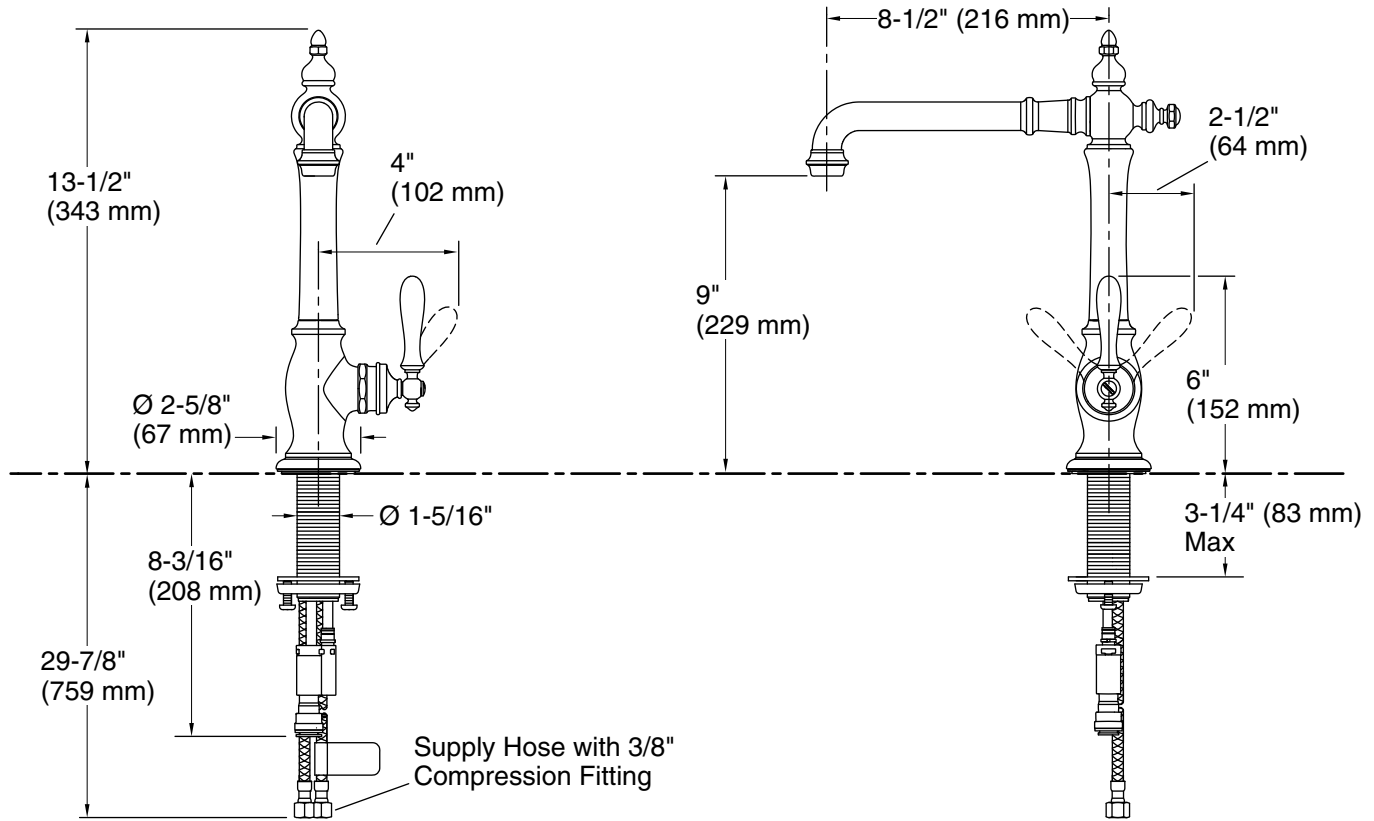

Features

- High-arch spout with 360° spout rotation offers superior clearance for filling pots and cleaning
- KOHLER ceramic disc valves exceed industry longevity standards for a lifetime of durable performance
- Single lever handle is simple to use and makes adjusting water temperature easy
- Temperature memory allows faucet to be turned on and off at the temperature set during prior usage
- Available with 8-1/2" (216 mm) swing spout reach
- 1.5 gpm (5.7 lpm) maximum flow rate at 60 psi (4.14 bar)

Adapters, Rough-in and Extension Kits

1012715	Range: 3-1/4" (83 mm) - 5-3/8" (137 mm)
1030920	Range: 2-11/16" (68 mm) - 3-3/4" (95 mm)

Recommended Products/Accessories

1054432
K-99272 Three-Hole Kitchen Faucet Escutcheon
K-77685 Single-Cartridge Water Filtration System
K-77686 Double-Cartridge Water Filtration System
K-77687 single replacement filter cartridge
K-77688 Replacement Filter Cartridges, Two-Pack
K-23723 Faucet cleaner

Technical Information

All product dimensions are nominal.

Spout:

Spout reach: 8-1/2" (216 mm)

Notes

Install this product according to the installation guide.

ADA, CSA B651 compliant when installed to the specific requirements of these regulations.